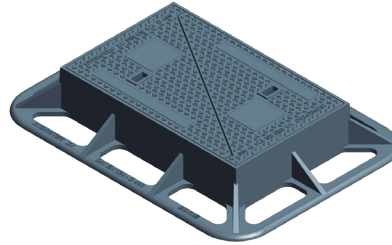

SQUARE MANHOLE COVERS

BOYNE 446 x 280

Art. no.	Type	Class	Outer dimensions mm	Clear diameter mm	Height mm	Weight kg	Sold by Pallet
894202	Triangular covers with 3 point suspension	D400	645x480	446x281	100	38	32