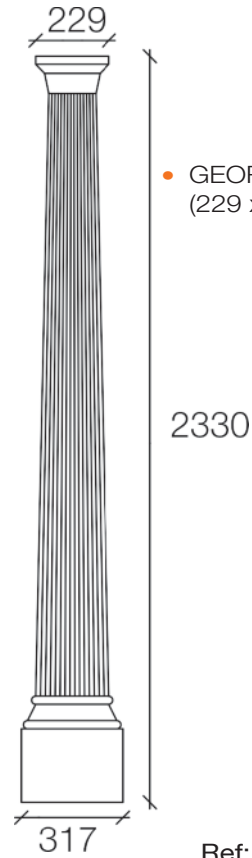

columns and ballustrades

Specials made to order

COLUMNS

- PLAIN COLUMN (300 x 3000mm)
*made to order

Ref: COLUMN 101

Other sizes available
contact [Killeshal's](#)
customer service on
0800 0393367 (UK)
057 9353018 (Rep Irl.)

- GEORGIAN COLUMN (229 x 2330mm)

Ref: COLUMN 108

BALLUSTRADES

- 140 x 590mm

Solid precast concrete

Ref: BALLUSTRADE 109

The information contained in the brochure was up to date at the time of going to print. Photographs, drawings, sizes and reference numbers are given as an indication only and can be changed without notice. Killeshal Precast Concrete Ltd reserves the right to modify product specification without notice.