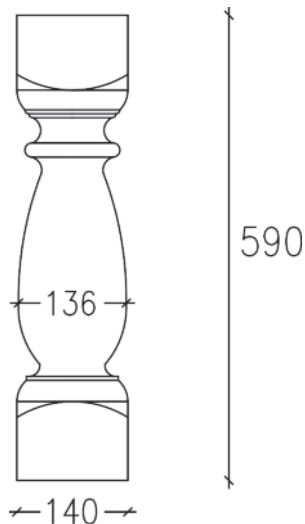

columns and ballustrades

Specials made to order

COLUMNS

- PLAIN COLUMN (300 x 3000mm)
*made to order

Ref: COLUMN 101

Other sizes available
contact [Killeshal's](#)
customer service on
0800 0393367 (UK)
057 9353018 (Rep Irl.)

- GEORGIAN COLUMN (229 x 2330mm)

Ref: COLUMN 108

BALLUSTRADES

- 140 x 590mm

Solid precast concrete

Ref: BALLUSTRADE 109

The information contained in the brochure was up to date at the time of going to print. Photographs, drawings, sizes and reference numbers are given as an indication only and can be changed without notice. Killeshal Precast Concrete Ltd reserves the right to modify product specification without notice.