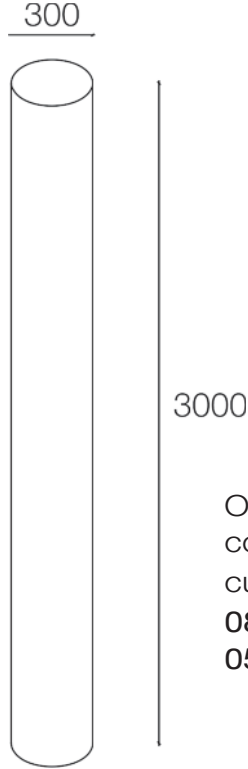

columns and ballustrades

Specials made to order

COLUMNS

- PLAIN COLUMN (300 x 3000mm)
*made to order

Ref: COLUMN 101

Other sizes available
contact [Killeshal's](#)
customer service on
0800 0393367 (UK)
057 9353018 (Rep Irl.)

- GEORGIAN COLUMN (229 x 2330mm)

Ref: COLUMN 108

BALLUSTRADES

- 140 x 590mm

Solid precast concrete

Ref: BALLUSTRADE 109

The information contained in the brochure was up to date at the time of going to print. Photographs, drawings, sizes and reference numbers are given as an indication only and can be changed without notice. Killeshal Precast Concrete Ltd reserves the right to modify product specification without notice.