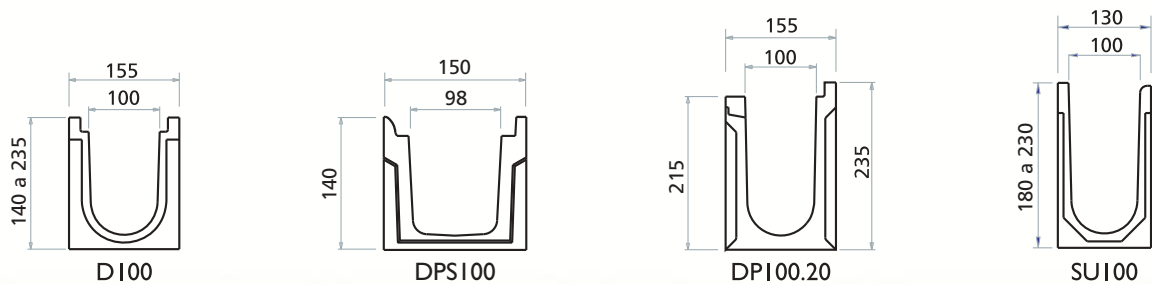

SYSTEM SPORT

TYPE DE PENTE / SLOPE DESIGNS

The information contained in the brochure was up to date at the time of going to print. Photographs, drawings, sizes and reference numbers are given as a indication only and can be changed without notice. Killeshal Precast Concrete Ltd reserves the right to modify product specification without notice.