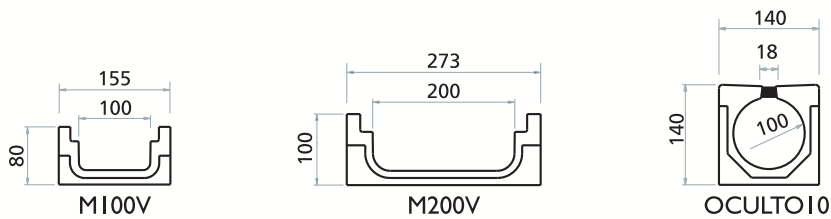

SYSTEM SPORT

TYPE DE PENTE / SLOPE DESIGNS

The information contained in the brochure was up to date at the time of going to print. Photographs, drawings, sizes and reference numbers are given as a indication only and can be changed without notice. Killeshal Precast Concrete Ltd reserves the right to modify product specification without notice.